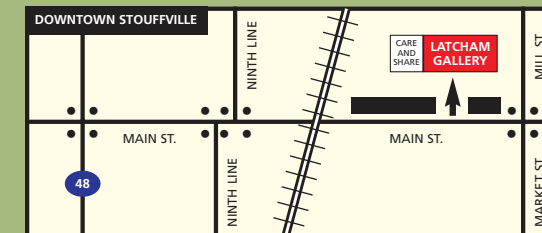

FREE ADMISSION

Charitable Organization Number: 86827 5280 RR0001